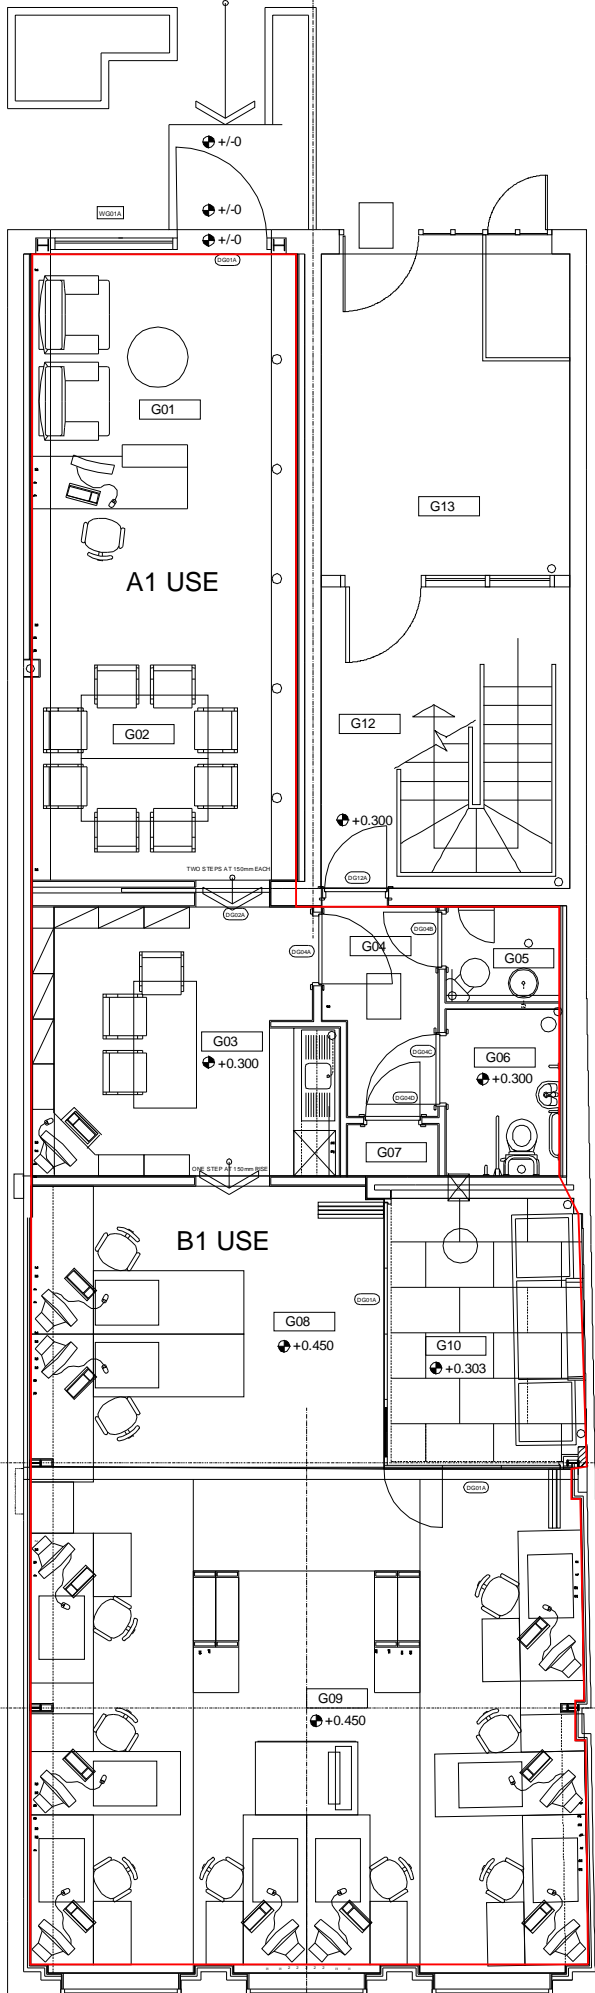

CANBURY PARK ROAD

⬆️ -0.182 to be confirmed

MEZZANINE LEVEL

GROUND FLOOR LEVEL